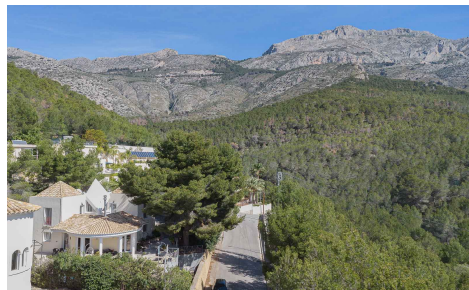

PRO1859G

**Villa in Altea**

**€530,000**

3

3

200m<sup>2</sup>

964m<sup>2</sup>

Discover this charming villa of 200 m<sup>2</sup>, set on a generous plot of 1,000 m<sup>2</sup> within the peaceful Santa Clara Urbanisation, a residential environment that combines privacy, nature and proximity to everything you need. Just 10 minutes' drive from the Mediterranean beaches and 5 minutes from the charming town of Altea la Vieja, this property is ideal both as a permanent residence and for rela...(Ask for More Details!)