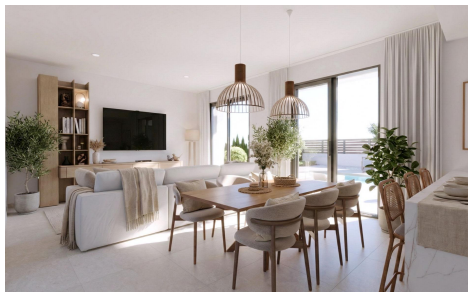

PRO7794M

Villa in Fuente Alamo

€369,900

3

2

114m²

380m²

New-build villas at Hacienda del Álamo Golf Resort, Murcia;Modern homes in a natural and exclusive setting;Discover these fantastic new-build villas at the prestigious Hacienda del Álamo Golf Resort, a gated community in the Murcia region that combines tranquility, security and a comprehensive range of amenities. Surrounded by nature and blessed with a wonderful climate, th...(Ask for More Details!)